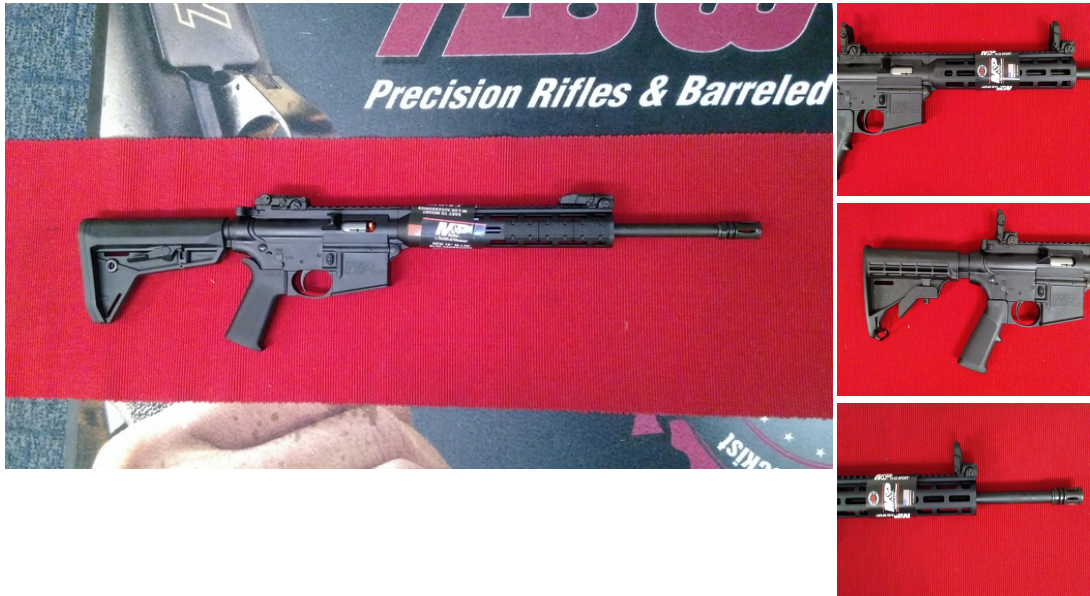

Smith & Wesson M&P 15-22 MOE BLACK, FDE & SPORT Semi-Auto .22 Rifles

From £ 719

Description

SMITH & WESSON M&P 15-22 MAGPUL BLACK, FDE AND SPORT .22 AR PLATFORM RIFLES NEW S&W 15-22 M&P IN MAGPUL BLACK, FDE AND SPORT MODELS ONE OF THE BEST 22 SEMI AUTO'S AVAILABLE NEW IN BOX MAGPUL BLACK AND FDE £799 each SPORT £719 ALL MODELS AVAILABLE INCL THE PERFORMANCE CENTRE AND COLOUR VERSIONS IE MUDDY GIRL ETC RFD TO RFD AVAILABLE PLEASE CALL FOR FURTHER DETAILS CUSTOM SMITHS AVAILABLE PLEASE CALL FOR DETAILS AND PRICES SPEC MOE® - Magpul® Original Equipment 10" M&P® Slim Handguard with Magpul® M-LOK® Magpul® MBUS® Folding Sights Magpul® MOE SL® Stock (MOE Slim Line) Magpul® MOE SL® Grip Magpul® M-LOK® Type 2 Rail Covers (includes 6 panels, each covering one M-LOK® Slot) Easy to Mount M-LOK® Accessories 2" M-LOK® Rail Panel Included to Attach Picatinny-Spec, Rail Mounted Accessories Functioning Charging Handle Shell Deflector 2-Position, Receiver Mounted Safety Lever

Condition: Brand New

Sale type: Trade

Make: Smith & Wesson

Model: M&P 15-22 MOE BLACK, FDE & SPORT

Mechanism: Semi-Automatic

Calibre: .22

Certificate: Firearm - Section 1

Orientation: Right Handed

Your reference: SWMOE MODELS

Gun Status: Activated

Recommended Usage: Various